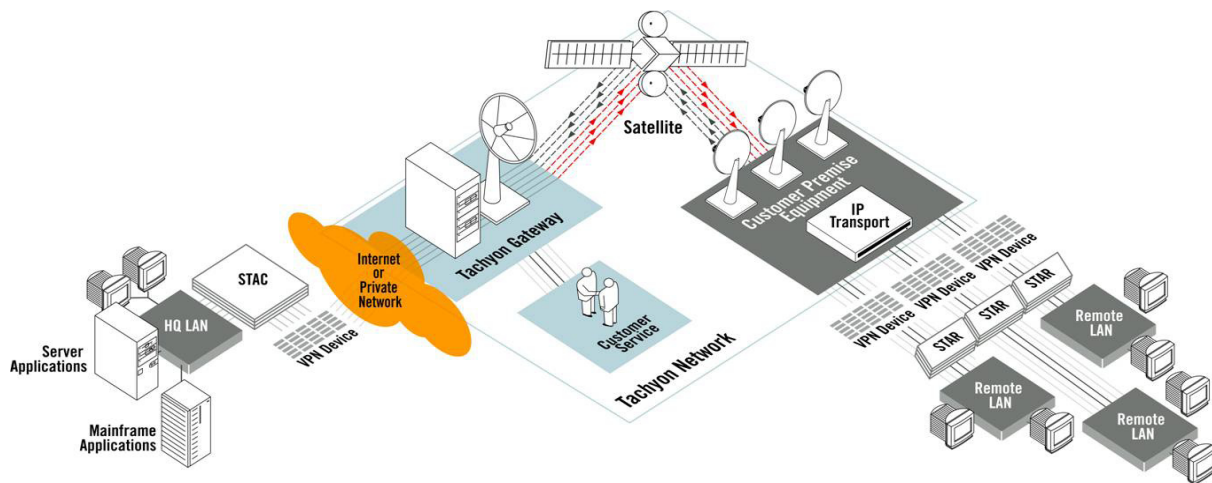

Technical Specifications

Rear Panel Port Specifications

- WAN Interface – Ethernet, 10/100 BaseTX, RJ-45, full duplex operation
- LAN Interface – Ethernet, 10/100 BaseTX, RJ-45, full duplex operation
- Serial Interface – RS-232, 9-pin Male, DCE

Environmental Specifications

- Temperature 10° to +40° C ambient air (operating)
- Warm-up ≤ 15 minutes
- Humidity 5 to 95% non-condensing

Mechanical Dimensions (STAC)

- Size: 8.4 cm (h) x 42.5 cm (w) x 66.7 cm (d)
- Weight: 22.6 kg (50 lbs.)
- Shipping Weight: 24.9 kg (55 lbs.)

Mechanical Dimensions (STAR)

- Size: 8.4 cm (h) x 42.5 cm (w) x 66.7 cm (d)
- Weight: 22.6 kg (50 lbs.)
- Shipping Weight: 24.9 kg (55 lbs.)

Power Specifications

- Switch selectable voltage range, 110/220 Volts
- Frequency 50/60 Hz
- 158 Watts (typical), 350 Watts (maximum)
- Redundant power supplies (STAC)